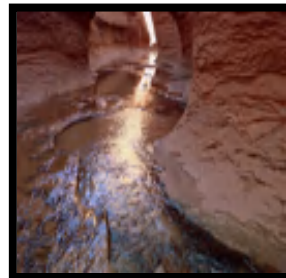

Photos of Kanab and Fredonia Area

ROW ONE (L-R): Parry Lodge (*Trail Host*) . . Crescent Moon Theater. . Spurs Grill (*Trail Host*)

ROW TWO (L-R): Old Barn Theater. . Pipe Spring Welcome Sign. . Caves Near Kanab

ROW THREE (L-R): Bluffs Near Fredonia. . Canyon/Creek East of Kanab. . Best Friends Sign

ROW FOUR (L-R): Bryce Canyon. . The Wave. . Crossing of the Fathers

ROW FIVE (L-R): Near Fredonia. . Angel Canyon. . Near Fredonia